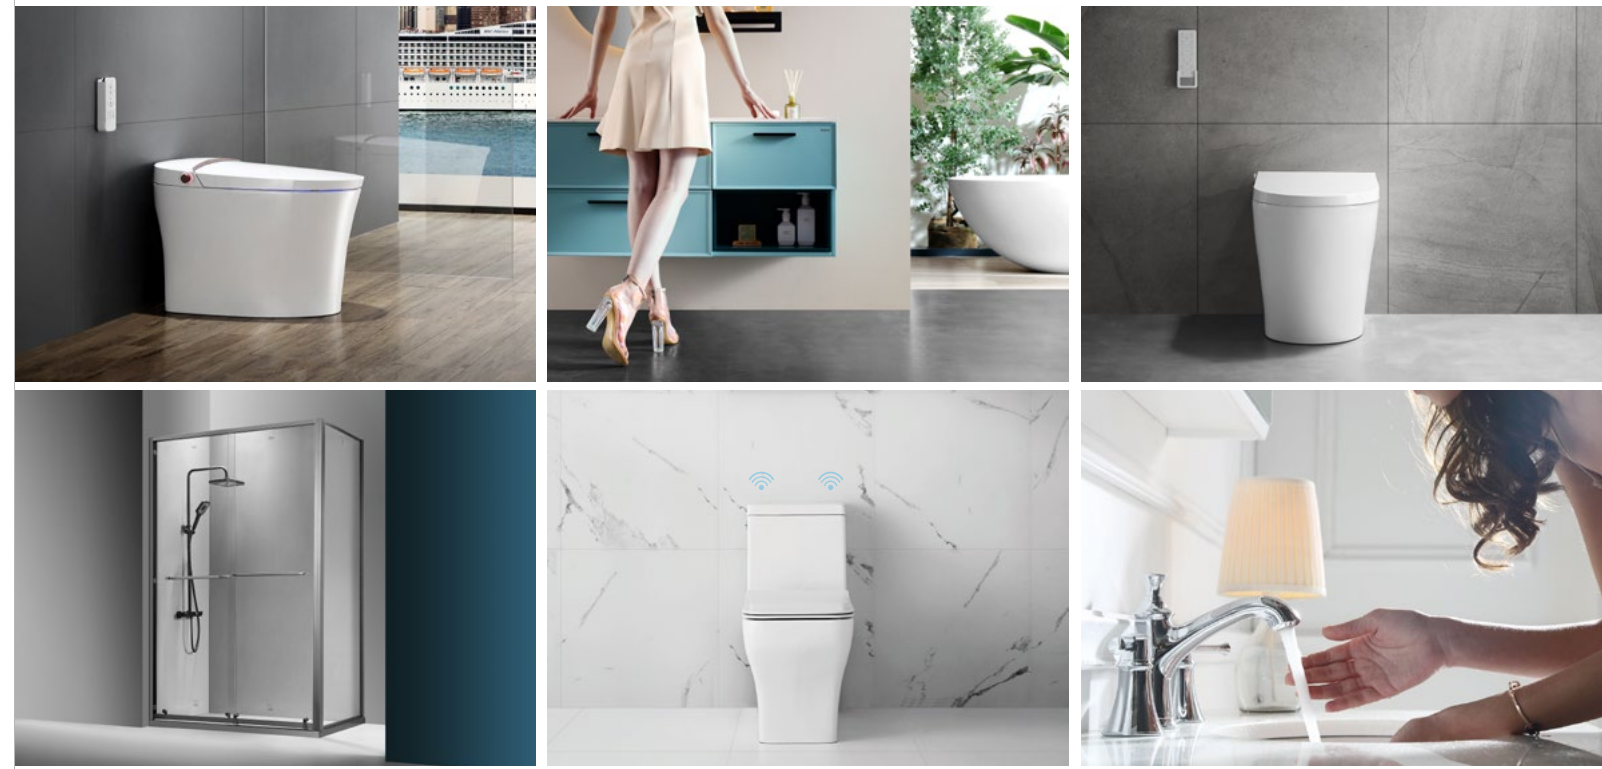

BOLINA 航标

*Discover our
smart bathrooms
inside*

全国服务热线：400-8826-400

International Hotline: +86 1380 6911200

Email: sueley@bolina.cc

www.bolina.cc

漳州万佳陶瓷工业有限公司
ZHANGZHOU WANJIA CERAMIC INDUSTRY CO.,LTD.

福建省漳州市龙文区龙文北路
LONGWEN NORTH ROAD
LONGWEN DISTRICT, ZHANGZHOU CITY,
FUJIAN PROVINCE, CHINA

漳州万晖洁具有限公司
ZHANGZHOU WANHUI SANITARY WARE CO.,LTD.

福建省漳州市长泰经济开发区
ECONOMIC DEVELOPMENT ZONE
CHANGTAI DISTRICT, ZHANGZHOU CITY,
FUJIAN PROVINCE, CHINA

提示：本图册所示产品信息系为最新的配置内容，最终产品则以收到的实物为准。
内部资料，请勿外传。

*We provide expert
advice, design and
fittings*

Bathroom
suites

Smart
toilets

Bathroom
furniture

Faucets

Bathtubs

Showers