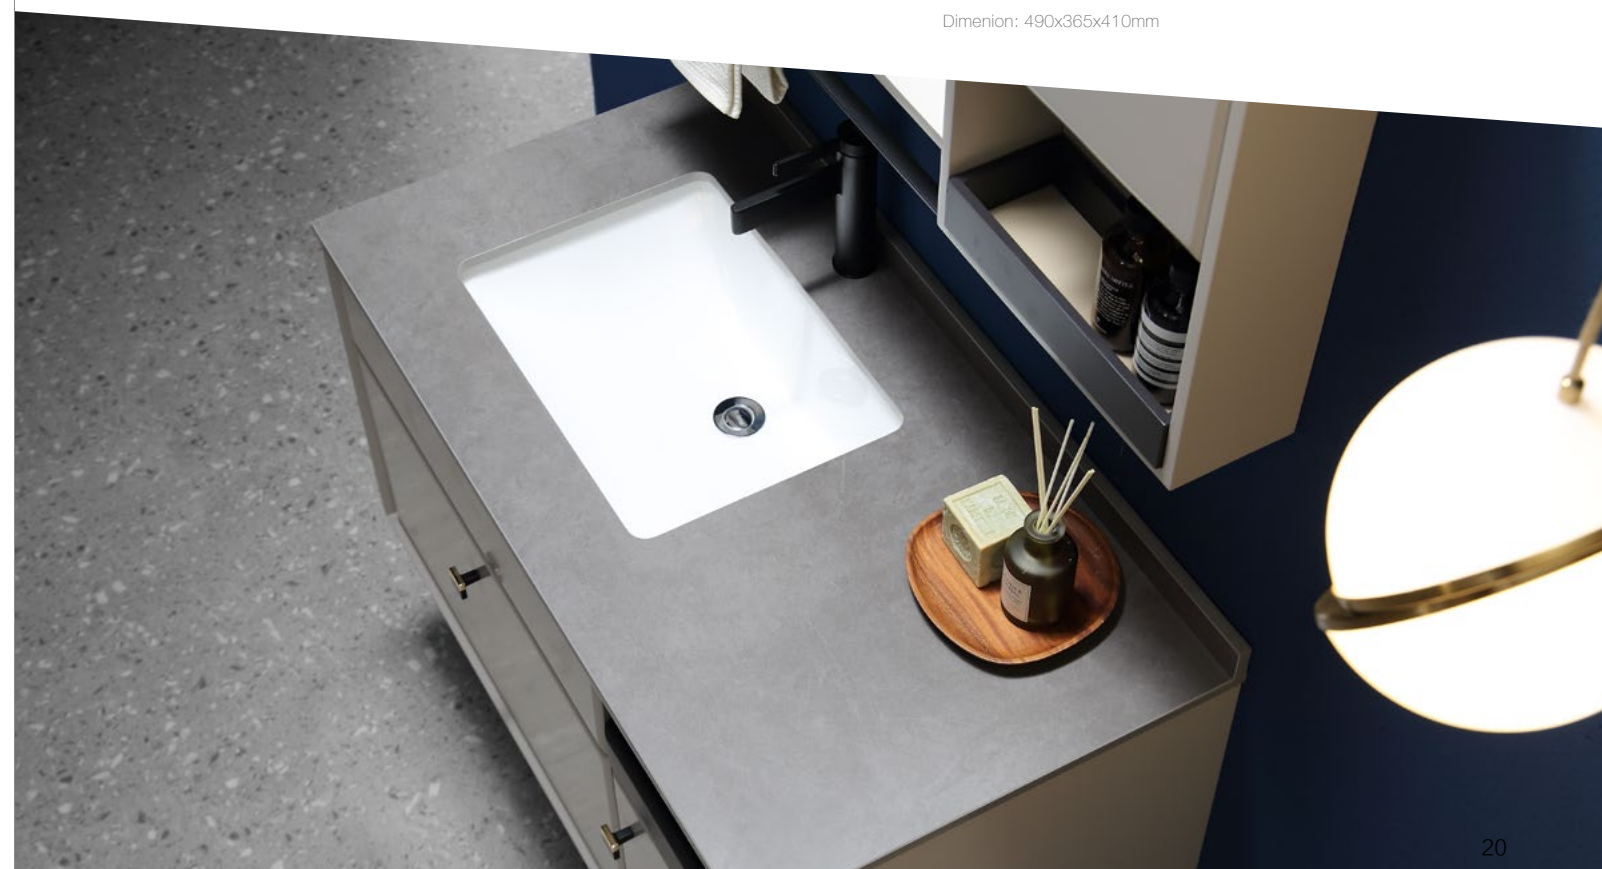

Dimenion: 600x400x775mm

CE

W8721

Description:
ROUND - Back to wall,
Rimless WC bowl horizontal outlet - W8721

Dimenion: 490x365x410mm

Choose the best new bathroom for your home

CE

W8393+T8292A