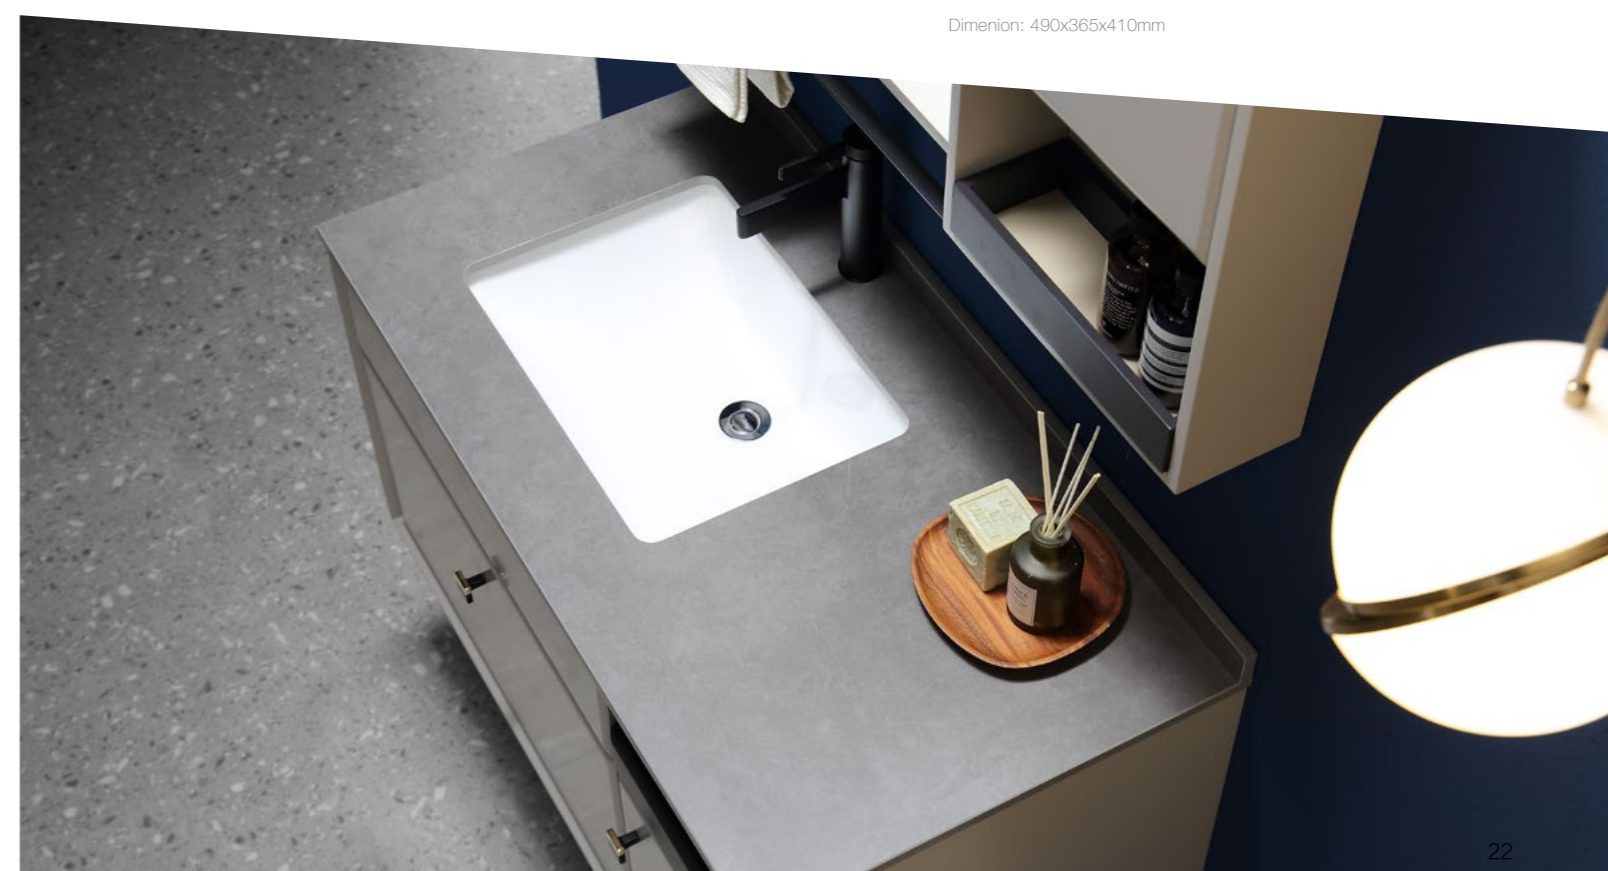

Dimenion: 580x375x405mm

CE

L8355S

Description:
SQUARE Semi Basin 50cm, one tap hole

Dimenion: 530x440x335mm

*Choose the best new
bathroom for your home*

CE

W8393+T8292A