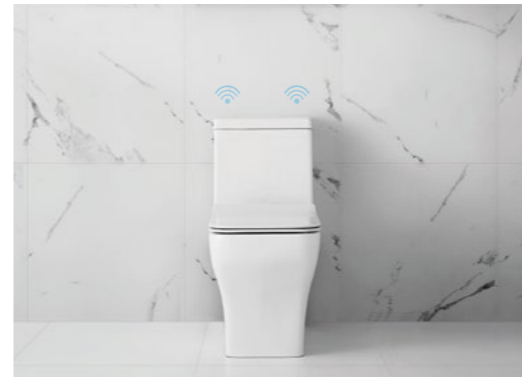

BOLINA 航标

*Discover our
smart bathrooms
inside*

全国服务热线：400-8826-400

International Hotline: +86 1380 6911200

Email: sueley@bolina.cc

www.bolinagroup.com

漳州万佳陶瓷工业有限公司
ZHANGZHOU WANJIA CERAMIC INDUSTRY CO.,LTD.

福建省漳州市龙文区龙文北路
LONGWEN NORTH ROAD
LONGWEN DISTRICT, ZHANGZHOU CITY,
FUJIAN PROVINCE, CHINA

漳州万晖洁具有限公司
ZHANGZHOU WANHUI SANITARY WARE CO.,LTD.

福建省漳州市长泰经济开发区
ECONOMIC DEVELOPMENT ZONE
CHANGTAI DISTRICT, ZHANGZHOU CITY,
FUJIAN PROVINCE, CHINA

提示：本图册所示产品信息系为最新的配置内容，最终产品则以收到的实物为准。
内部资料，请勿外传。

*We provide expert
advice, design and
fittings*

Bathroom
suites

Smart
toilets

Bathroom
furniture

Faucets

Bathtubs

Showers